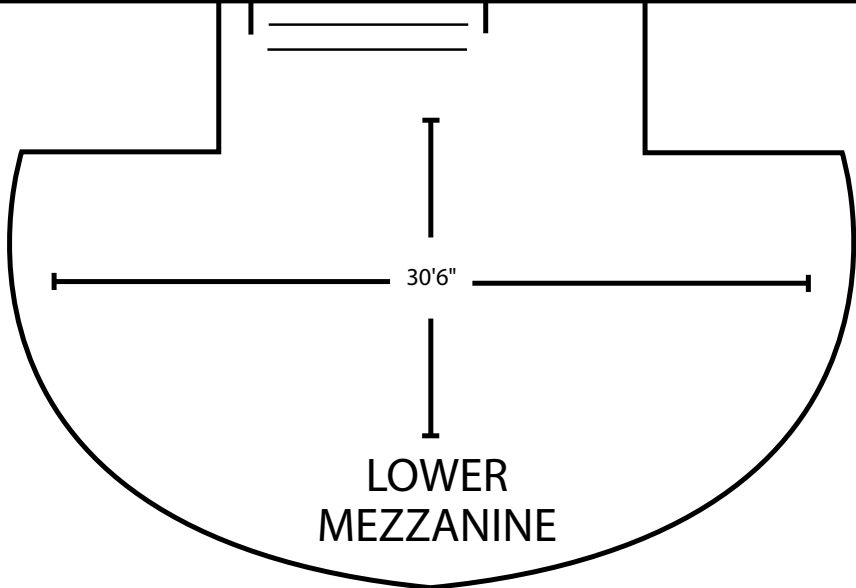

SERVICE AREA

- ceiling = 12'
-  = Double Outlet
-  = Single Outlet
-  = Phone

LOWER MEZZANINE