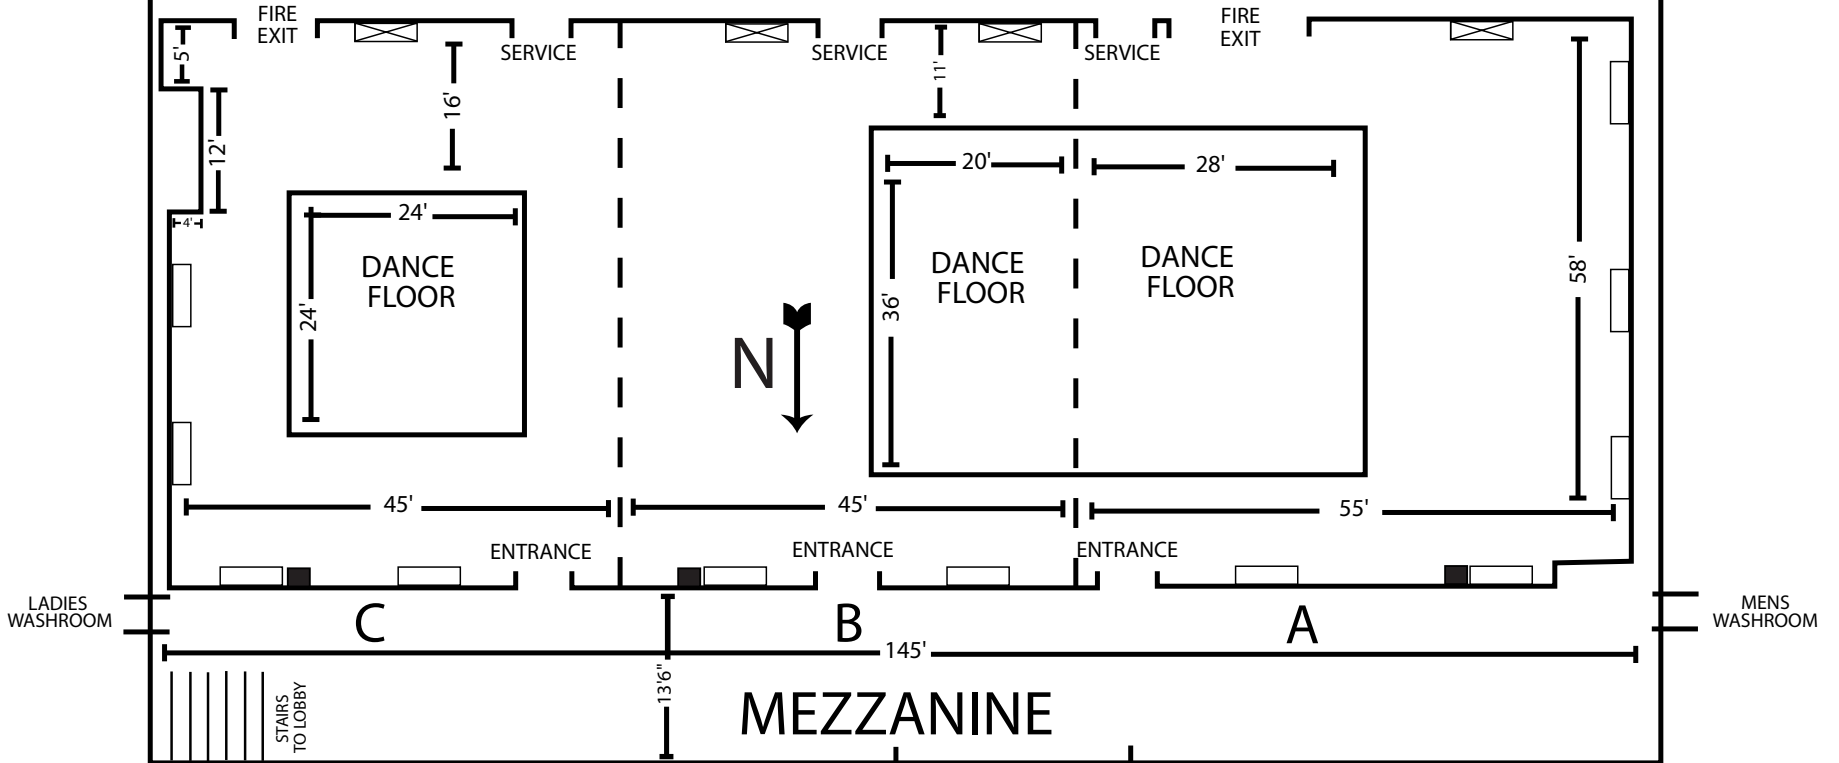

SERVICE AREA

- ceiling = 12'
-  = Double Outlet
-  = Single Outlet
-  = Phone

LOWER MEZZANINE